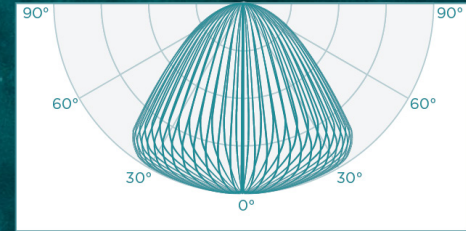

DESIGN WITHOUT COMPROMISE

Our innovative **Microstructure EdgeTech Optics™ (MEO™)** delivers unparalleled optic control and exceptional performance with seamless illumination and uniformity. Pixelation, hot spots and lens breaks are a thing of the past. MEO™ allows us to craft high performing, low-profile fixtures with optic options like batwing, glare control and diffused light distributions.

CRAFTED WITH MICROSTRUCTURE EDGETECH OPTICS™

Specify Diffused (Lambertian), Batwing, Glare Control, or Room Fill Optics.

MEOGC
GLARE CONTROL