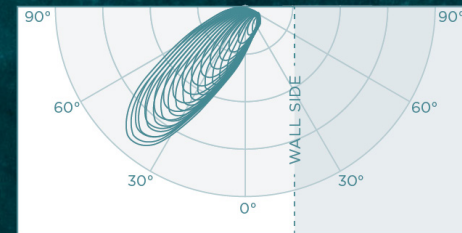

MEORF
ROOM FILL