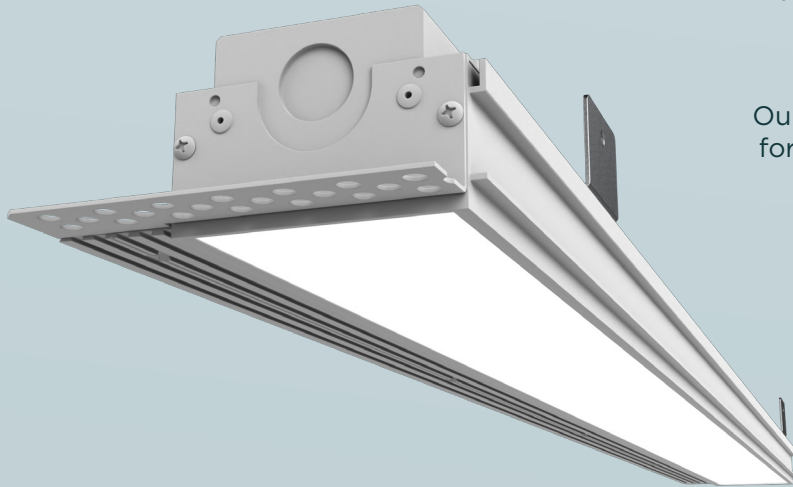

# WALL TO WALL UNIFORMITY. SEAMLESS ILLUMINATION.

*Introducing* The Huntington Perimeter Systems

*The Solution.*

REMOVE THE  
COMPLEXITY OF  
ILLUMINATING  
THE CONNECTION  
POINT BETWEEN  
THE CEILING  
AND THE WALL.

# Precision Engineering

Take it to the edge. Unleash the effect of Perimeter Lighting with our new system: Flush and Regress options for complete perimeter solution.

Up to **300 Feet of continuous lens** with no visual seams of any kind due to our patent pending Dual-Diffused **MEO™ technology**.

## LOPRO FLUSH PERIMETER

**Low profile** depth behind ceiling for use in low plenum installation:

- 2.85" - 3.05" Depth (Remote Driver)

# *Feature the Details*

Graze Optic is available in the HTG-3PR Regressed 3" Option.