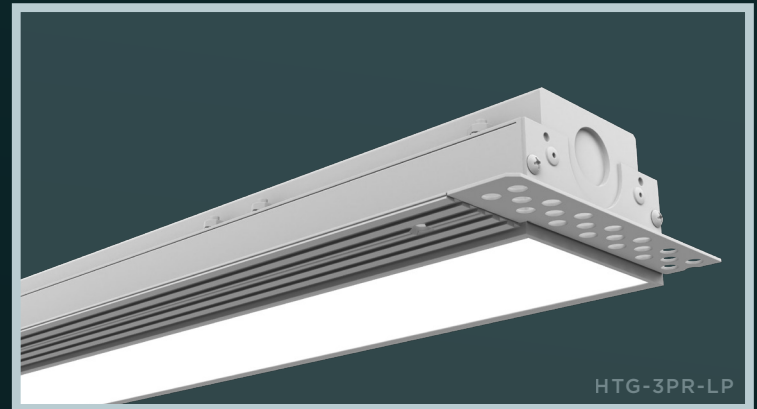

# WALL TO WALL UNIFORMITY. SEAMLESS ILLUMINATION.

*Introducing* The Huntington Perimeter Systems

*The Solution.*

REMOVE THE  
COMPLEXITY OF  
ILLUMINATING  
THE CONNECTION  
POINT BETWEEN  
THE CEILING  
AND THE WALL.

# Precision Engineering

Take it to the edge. Unleash the effect of Perimeter Lighting with our new system: Flush and Regress options for complete perimeter solution.

Up to **300 Feet of continuous lens** with no visual seams of any kind due to our patent pending Dual-Diffused **MEO™ technology**.

## LOPRO FLUSH PERIMETER

**Low profile** depth behind ceiling for use in low plenum installation:

- 2.85" - 3.05" Depth (Remote Driver)