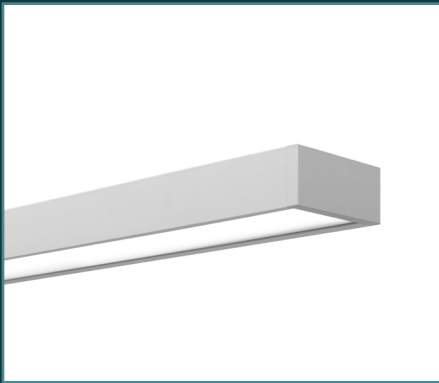

THE *Complete* LINEAR LIGHTING FAMILY

SURFACE