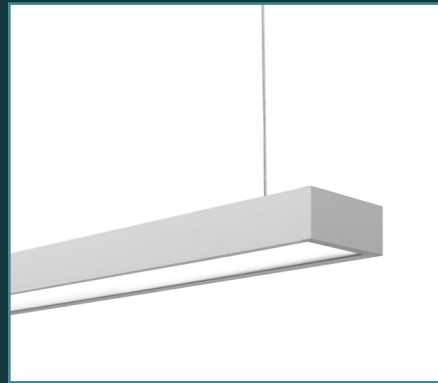

THE *Complete* LINEAR LIGHTING FAMILY

SUSPENDED