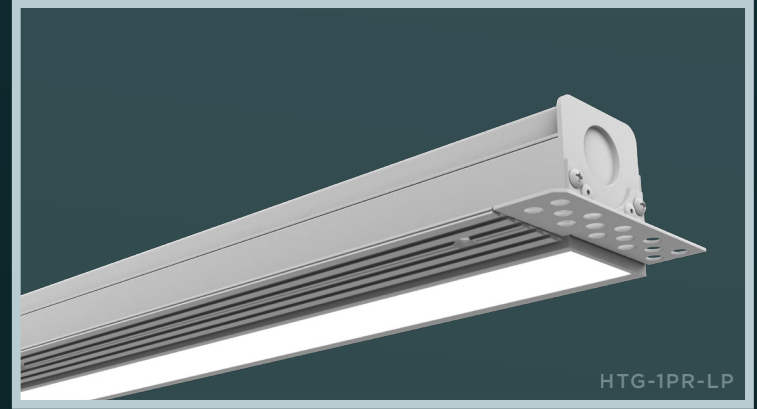

# WALL TO WALL UNIFORMITY. SEAMLESS ILLUMINATION.

*Introducing* The Huntington Perimeter Systems

*The Solution.*

REMOVE THE  
COMPLEXITY OF  
ILLUMINATING  
THE CONNECTION  
POINT BETWEEN  
THE CEILING  
AND THE WALL.

# Precision Engineering

Take it to the edge. Unleash the effect of Perimeter Lighting with our new system: Flush and Regress options for complete perimeter solution.

Up to **300 Feet of continuous lens** with no visual seams of any kind due to our patent pending Dual-Diffused **MEO™ technology**.

## LOPRO FLUSH PERIMETER

**Low profile** depth behind ceiling for use in low plenum installation:

- 2.85" - 3.05" Depth (Remote Driver)